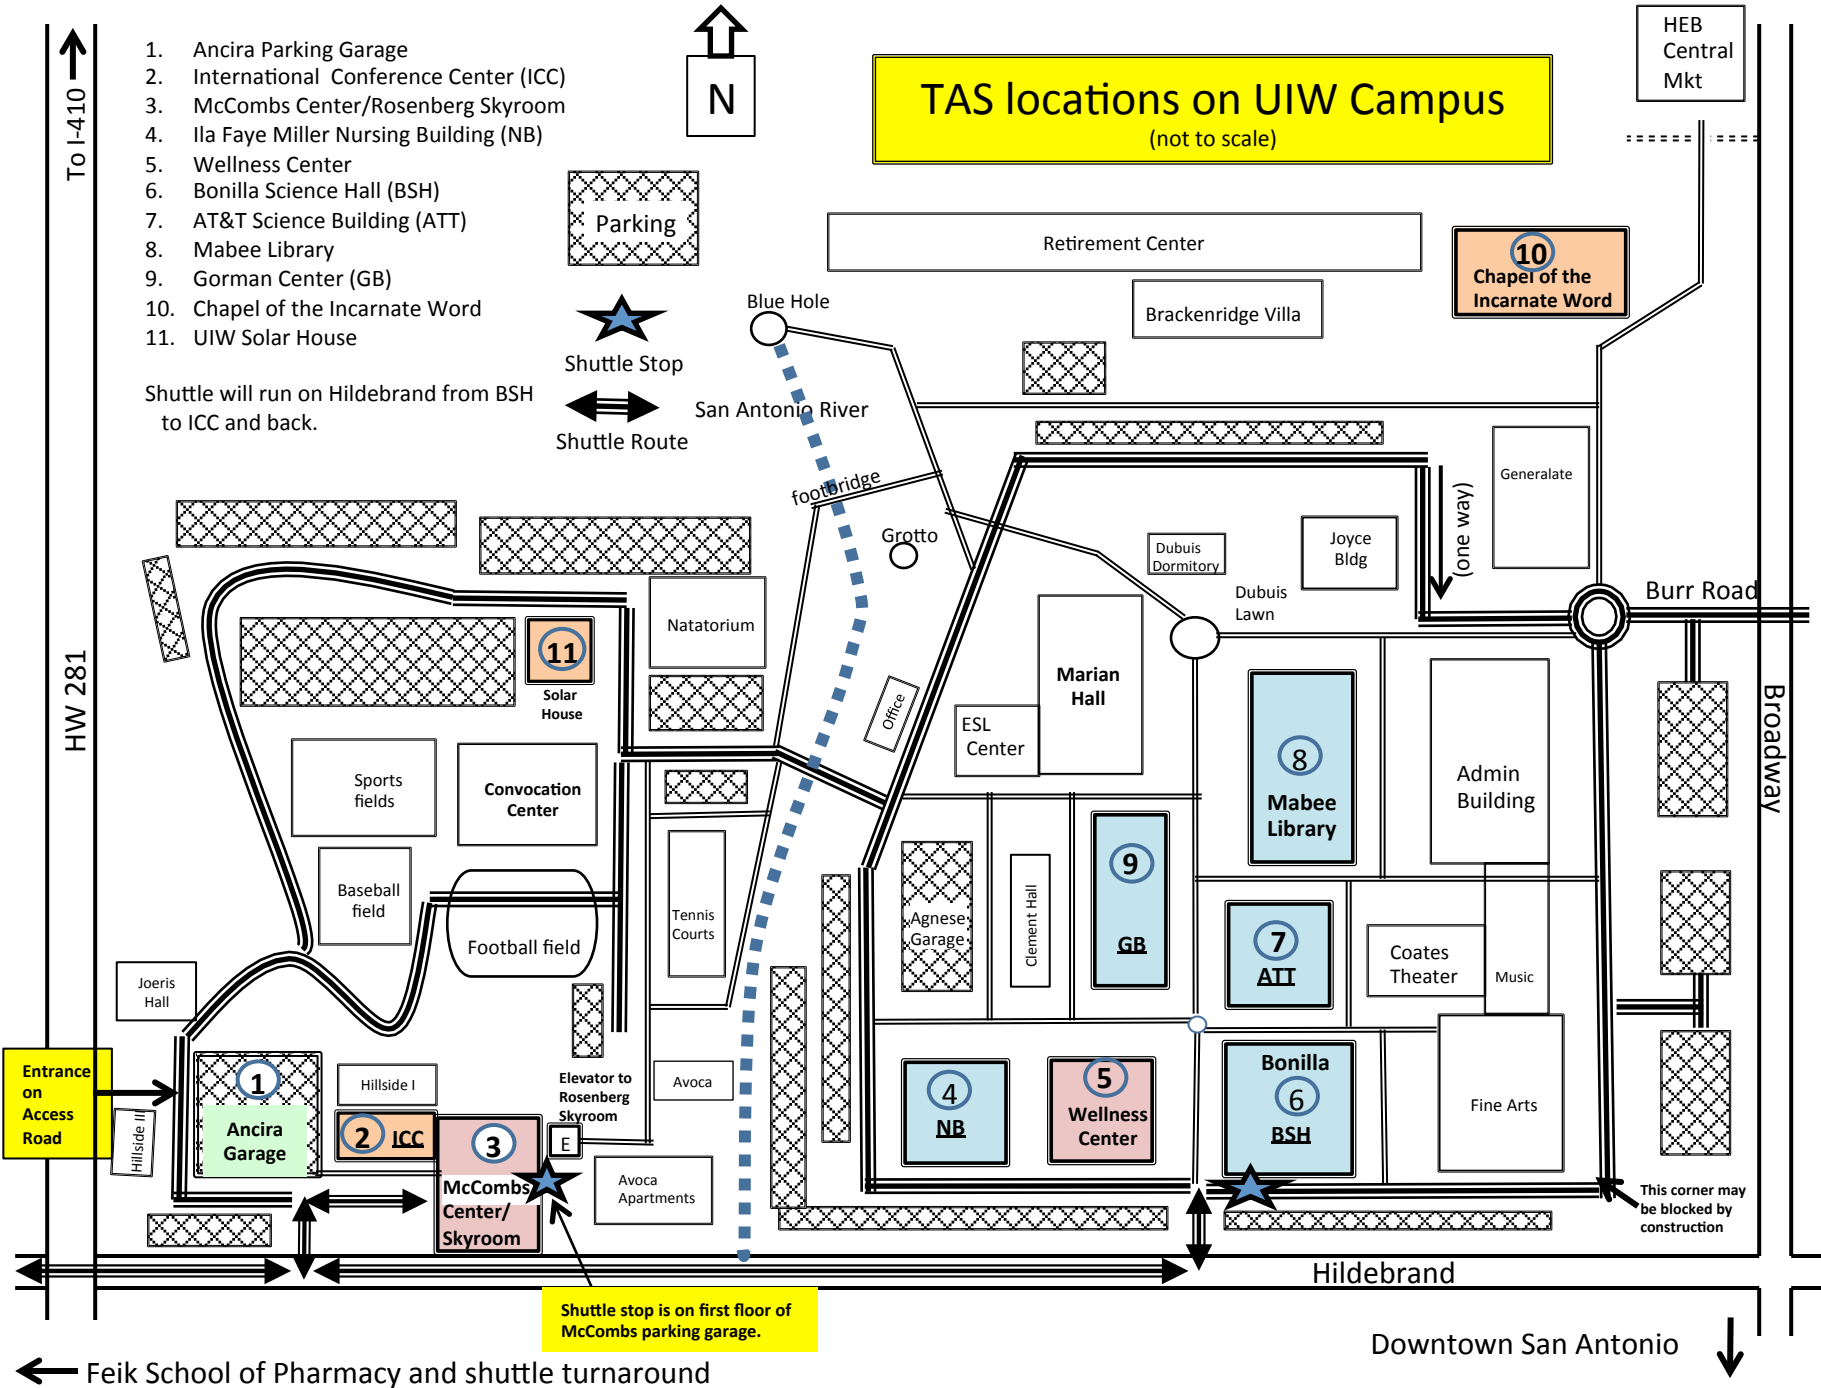

# TAS locations on UIW Campus

(not to scale)

1. Ancira Parking Garage
2. International Conference Center (ICC)
3. McCombs Center/Rosenberg Skyroom
4. Ila Faye Miller Nursing Building (NB)
5. Wellness Center
6. Bonilla Science Hall (BSH)
7. AT&T Science Building (ATT)
8. Mabee Library
9. Gorman Center (GB)
10. Chapel of the Incarnate Word
11. UIW Solar House

Shuttle will run on Hildebrand from BSH to ICC and back.

Entrance on Access Road

Shuttle stop is on first floor of McCombs parking garage.

← Feik School of Pharmacy and shuttle turnaround

Downtown San Antonio ↓

This corner may be blocked by construction